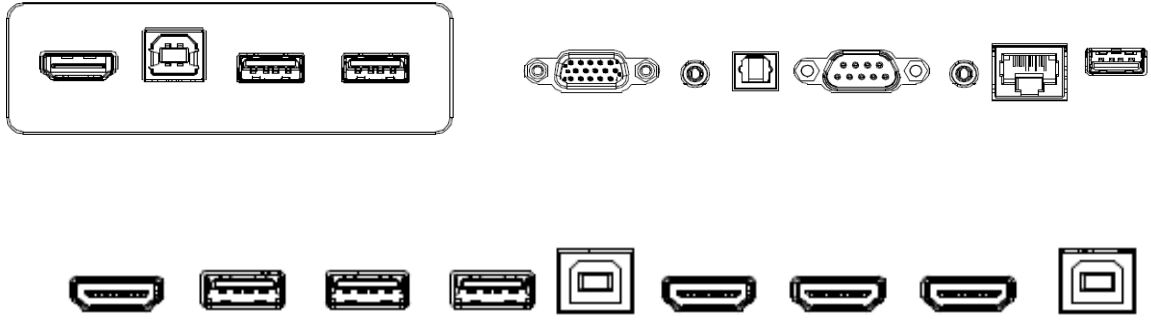

Input/output terminals