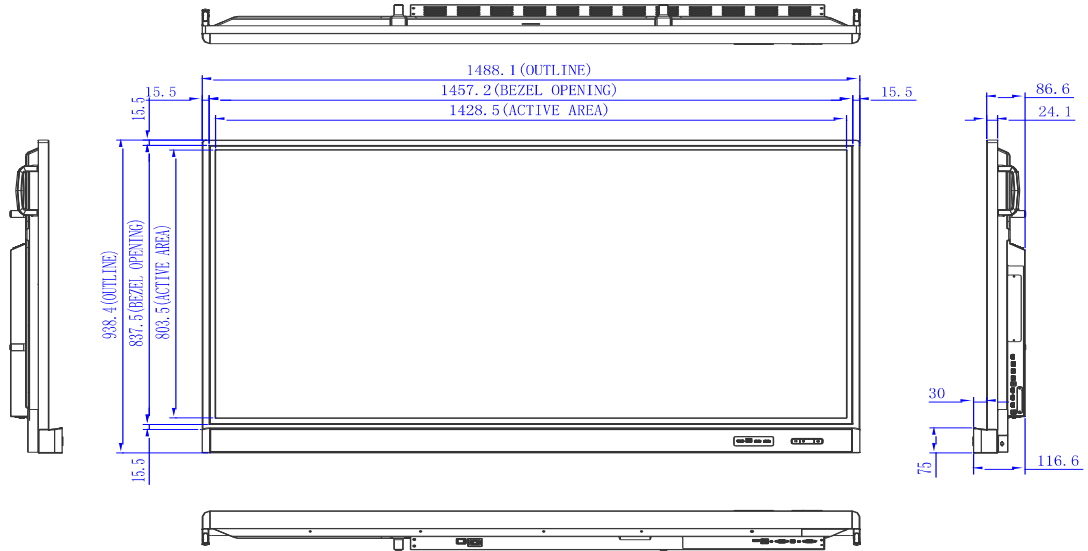

<b>Panel</b>	Screen Diagonal	65"		
	Backlight	DLED		
	Resolution	3840 x 2160		
	Aspect Ratio	16 : 9		
	Brightness	350nits		
	Contrast Ratio	1200:1		
	Viewing Angle	178 degree (H) / 178 degree (V)		
	Color gamut (x% NTSC)	68%		
	Frame Rate	60Hz		
	Response Time	8ms		
	Panel bit	10-bit		
	Light life	50,000hrs		
	Orientation	Landscape		
	<b>Touch solution</b>	Touch tech.	IR	
Number of touches		Up to 20 Point Multi-touch		
Touch interface		USB (type B) x 3		
Resolution		32767 x 32767		
<b>Cover glass</b>	Thickness	Tempered, 4 mm		
	Hardness	9H		
	AG coating	Yes		
<b>Speaker</b>	Built-in speaker	16W x 2		
<b>Interface</b>	<b>Input</b>	Power (AC) Inlet	x 1	
		PC Audio Input (3.5mm)	x 1	
		Composite video	No	
		Composite audio	No	
		D-sub	x 1	
		HDMI	x 4 (2.0)	
		Display Port	No	
		Type A (USB Playback)	x 7 ( Front USB 3.0 x 2 for OPS )	
		RS232	x 1	
		LAN	x 1	
		OPS	x 1	
		<b>Output</b>	Microphone	No
			SPDIF	x 1
	RS232		No	
	HDMI		x 1 (2.0)	
		Line out (3.5mm)	x 1	
		COAX	No	
<b>Others</b>	Front I/O	HDMI x1 / USB 3.0 x 2(for OPS) / USB TOUCH x 1		
<b>Mechanical</b>	Dimension (WxHxD) (Without Packing / With Packing)	1489 x 939 x 116.6mm / 1675 x 1056 x 220mm		
	Net Weight/Gross Weight	41.2 Kg / 52.7 Kg		
<b>Power</b>	Power supply	AC100 to 240V, 50 / 60 Hz		
	Power consumption (without OPS)	190 W (max.)		
<b>OSD</b>	On-Screen Display Languages	English / French / German / Dutch / Polish / Russian / Czech / Danish / Swedish / Italian / Romanian / Finnish / Norwegian / Greek / Hungarian / Spanish / Portuguese / Traditional Chinese / Simplified Chinese / Arabic / Japanese / Thai / Persian / Vietnamese / Korean / Turkish / Indonesian(27L)		
<b>Accessories</b>	<b>Standard</b>	Remote Control w/ Battery	x 1	
		Power Cord	By Region	
		Touch pen	x 2	
		Quick Start Guide	Yes	
		Touch Cable (USB to USB)	x 1	
		HDMI cable	x 1	
		VGA(D-sub 15pin) Cable	x 1	
Wall mount	x 1			

## Input/output terminals

## Wallmount

WALL MOUNT SCREW THREAD  
DEPTH: 4-M8\*25L