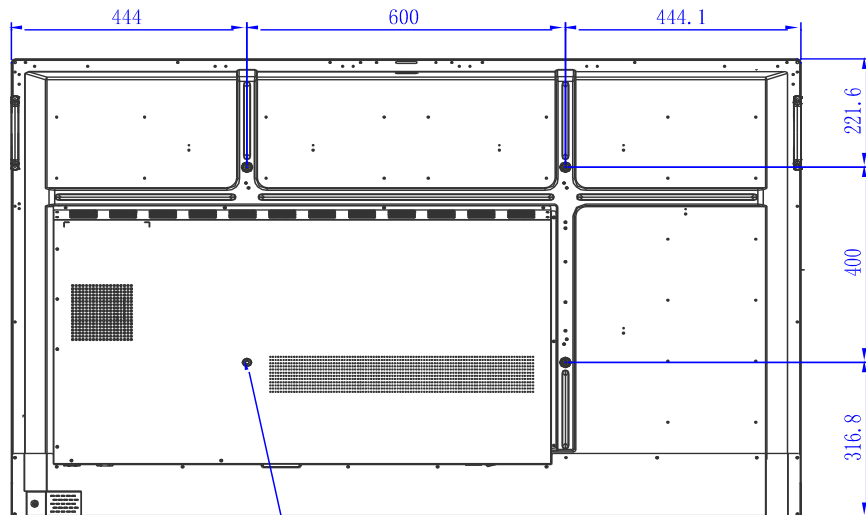

<b>Panel</b>	Screen Diagonal	65"		
	Backlight	DLED		
	Resolution	3840 x 2160		
	Aspect Ratio	16 : 9		
	Brightness	350nits		
	Contrast Ratio	1200:1		
	Viewing Angle	178 degree (H) / 178 degree (V)		
	Color gamut (x% NTSC)	68%		
	Frame Rate	60Hz		
	Response Time	8ms		
	Panel bit	10-bit		
	Light life	50,000hrs		
	Orientation	Landscape		
	<b>Touch solution</b>	Touch tech.	IR	
Number of touches		Up to 20 Point Multi-touch		
Touch interface		USB (type B) x 3		
Resolution		32767 x 32767		
<b>Cover glass</b>	Thickness	Tempered, 4 mm		
	Hardness	9H		
	AG coating	Yes		
<b>Speaker</b>	Built-in speaker	16W x 2		
<b>Interface</b>	<b>Input</b>	Power (AC) Inlet	x 1	
		PC Audio Input (3.5mm)	x 1	
		Composite video	No	
		Composite audio	No	
		D-sub	x 1	
		HDMI	x 4 (2.0)	
		Display Port	No	
		Type A (USB Playback)	x 7 ( Front USB 3.0 x 2 for OPS )	
		RS232	x 1	
		LAN	x 1	
		OPS	x 1	
		<b>Output</b>	Microphone	No
			SPDIF	x 1
	RS232		No	
	HDMI		x 1 (2.0)	
		Line out (3.5mm)	x 1	
		COAX	No	
<b>Others</b>	Front I/O	HDMI x1 / USB 3.0 x 2(for OPS) / USB TOUCH x 1		
<b>Mechanical</b>	Dimension (WxHxD) (Without Packing / With Packing)	1489 x 939 x 116.6mm / 1675 x 1056 x 220mm		
	Net Weight/Gross Weight	41.2 Kg / 52.7 Kg		
<b>Power</b>	Power supply	AC100 to 240V, 50 / 60 Hz		
	Power consumption (without OPS)	190 W (max.)		
<b>OSD</b>	On-Screen Display Languages	English / French / German / Dutch / Polish / Russian / Czech / Danish / Swedish / Italian / Romanian / Finnish / Norwegian / Greek / Hungarian / Spanish / Portuguese / Traditional Chinese / Simplified Chinese / Arabic / Japanese / Thai / Persian / Vietnamese / Korean / Turkish / Indonesian(27L)		
<b>Accessories</b>	<b>Standard</b>	Remote Control w/ Battery	x 1	
		Power Cord	By Region	
		Touch pen	x 2	
		Quick Start Guide	Yes	
		Touch Cable (USB to USB)	x 1	
		HDMI cable	x 1	
		VGA(D-sub 15pin) Cable	x 1	
Wall mount	x 1			

## Input/output terminals

## Wallmount

WALL MOUNT SCREW THREAD  
DEPTH: 4-M8\*25L