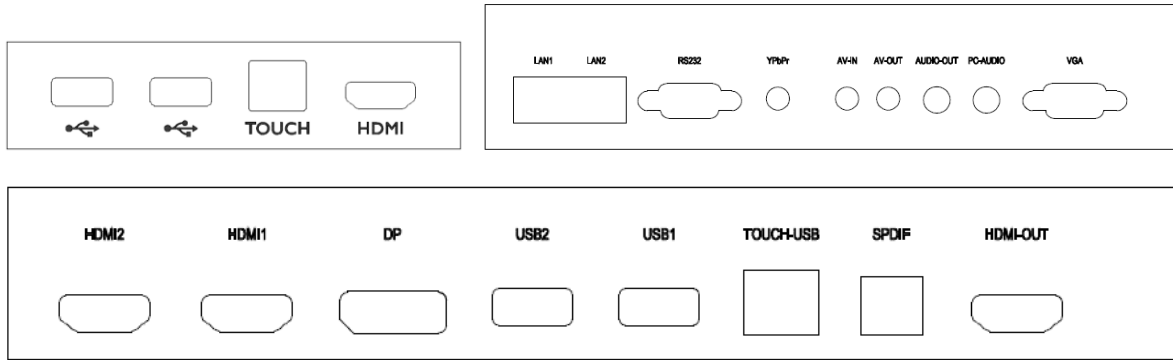

Panel	Screen Diagonal	98"		
	Panel	IPS		
	Resolution	3840 x 2160		
	Aspect Ratio	16 : 9		
	Brightness	500nits		
	Dynamic Contrast Ratio	30,000:1		
	Viewing Angle	178 degree (H) / 178 degree (V)		
	Color gamut (x% NTSC)	68%		
	Frame Rate	60Hz		
	Response Time	8ms		
	Panel bit	10-bit		
	Light life	50,000hrs		
	Orientation	Landscape		
Touch solution	Touch tech.	IR		
	Number of touches	Up to 20 Point Multi-touch		
	Touch interface	USB (type B) x 2		
	Resolution	32767 x 32767		
Cover glass	Thickness	Tempered, 4 mm		
	Hardness	9H		
	AG coating	75%		
Speaker	Built-in speaker	15W x 2		
Interface	Input	Power (AC) Inlet	x 1	
		AV in	x 1	
		Composite audio	No	
		Component video (RCA)	No	
		D-sub	x 1	
		HDMI	x 3 (2.0 x 3)	
		Display Port	x 1	
		Type A (USB Playback)	x 4 (USB 2.0 x 2 + USB 3.0 x 2 OPS follow)	
		RS232	x 1	
		S-video	No	
	Output	LAN	x 1	
		Microphone	No	
		RS232	No	
		SPDIF	x 1	
		HDMI	x 1	
		Line out (3.5mm)	x 1	
		LAN	x 1	
		COAX	No	
		Others	Front I/O	HDMI x1 / USB 3.0 x 2 (for OPS) / TOUCH x 1
		Mechanical	Dimension (WxHxD) (Without Packing / With Packing)	
Net Weight/Gross Weight				
Power	Power supply	AC100 to 240V, 50 / 60 Hz		
	Power consumption (without OPS)			
OSD	On-Screen Display Languages	English / French / German / Dutch / Polish / Russian / Czech / Danish / Swedish / Italian / Romanian / Finnish / Norwegian / Greek / Hungarian / Spanish / Portuguese / Traditional Chinese / Simplified Chinese / Arabic / Japanese / Thai / Persian / Vietnamese / Korean / Turkish / Indonesian(27L)		
Accessories	Standard	Remote Control w/ Battery	x 1	
		Power Cord	By Region	
		Touch pen	x 2	
		Quick Start Guide	Yes	
		Touch Cable (USB to USB)	x 1	
		HDMI cable	x 1	
		VGA(D-sub 15pin) Cable	x 1	
		Wall mount	x 1	

Input/output terminals

Product Picture

Dimension